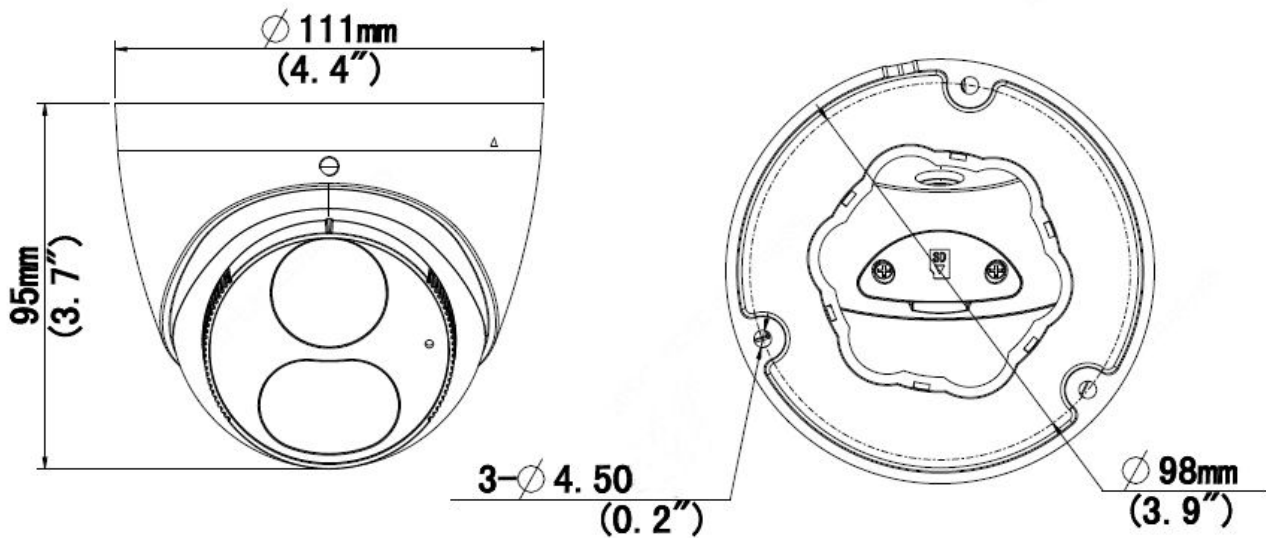

UL (UL 62368-1, 2nd Ed., Issue Date: 2014-12-01)
Environment	CE-RoHS (2011/65/EU;(EU)2015/863); WEEE (2012/19/EU); Reach (Regulation (EC) No 1907/2006)
Protection	IP67 (IEC 60529:1989+AMD1:1999+AMD2:2013)
General	
Power	DC 12V±25%, PoE (IEEE 802.3af)
	Power consumption: Max 7.5W
Power Interface	∅ 5.5mm coaxial power plug
Dimensions (∅ x H)	∅111 x 95mm (∅4.4" x 3.7")
Weight	0.43kg (0.948lb)
Material	Metal + Plastic
Working Environment	-30°C ~ 55°C (-22°F ~ 131°F), Humidity: ≤95% RH (non-condensing)
Storage Environment	-30°C ~ 55°C (-22°F ~ 131°F), Humidity: ≤95% RH (non-condensing)
Surge Protection	4KV
Reset Button	N/A

Dimensions